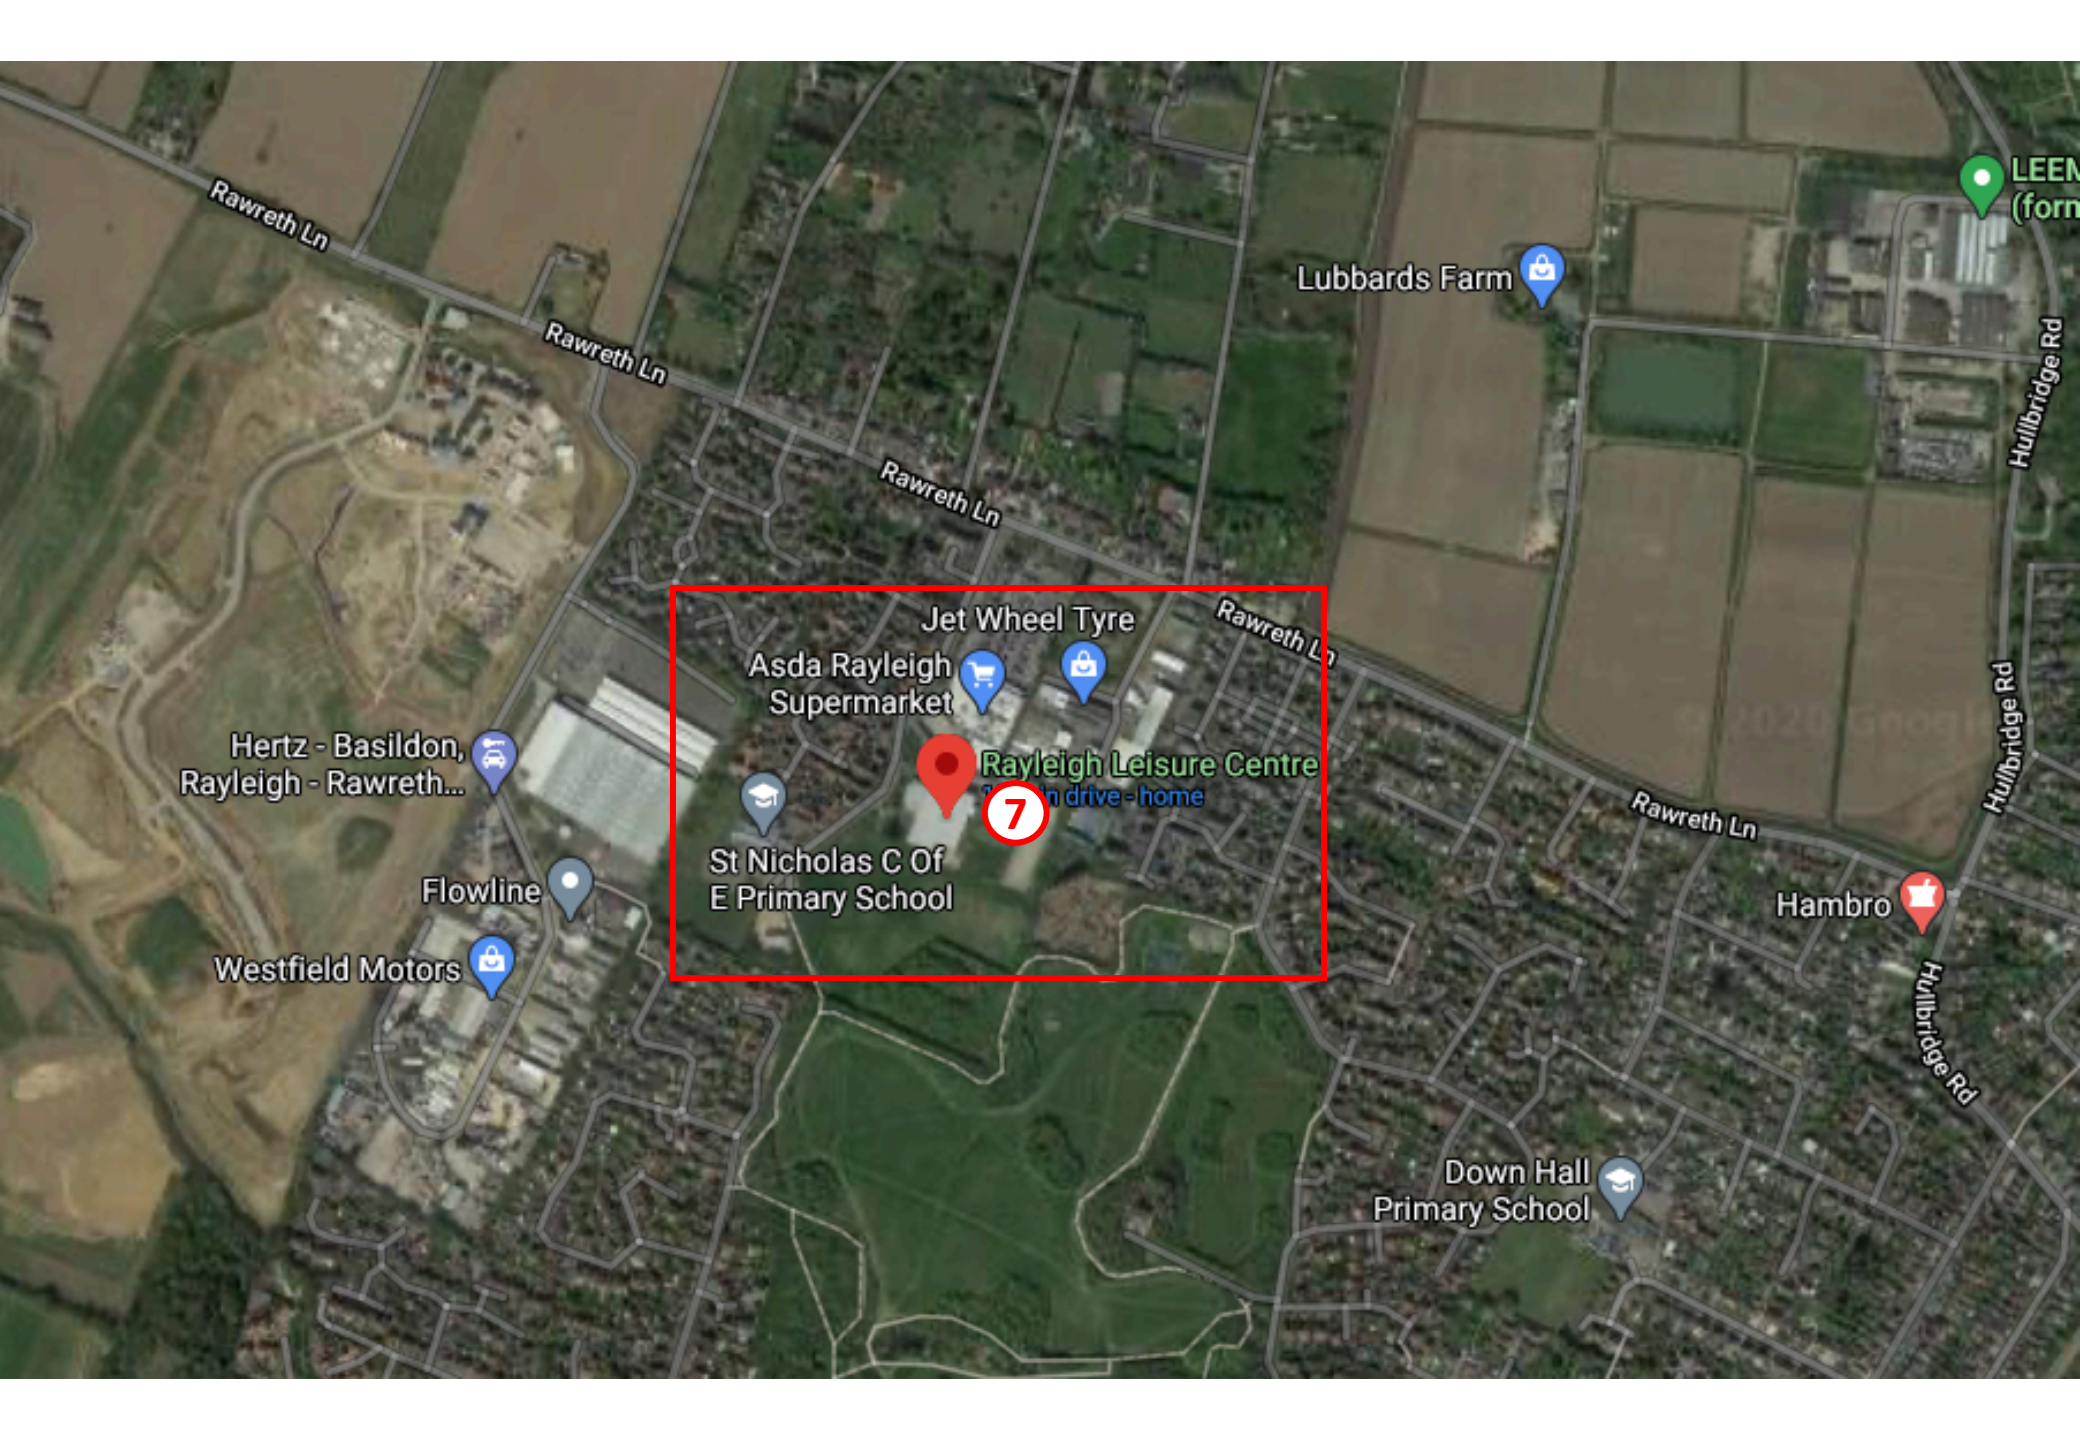

Essex Police

Lloyds Pharmacy

Stacey's Auctioneers
& Valuers

King George's
Playground

LEEM
(form)

Lubbards Farm

Rawreth Ln

Rawreth Ln

Rawreth Ln

Hullbridge Rd

Jet Wheel Tyre

Asda Rayleigh
Supermarket

Rayleigh Leisure Centre
7 min drive-home

Hertz - Basildon,
Rayleigh - Rawreth...

St Nicholas C Of
E Primary School

Rawreth Ln